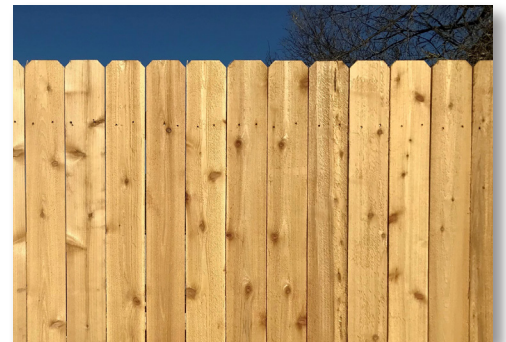

IN STOCK

Dakota Fence

WESTERN RED CEDAR FENCE

The classic beauty and rustic appeal of a cedar fence is hard to beat. **Dakota Fence** uses Western Red Cedar wood because it is naturally resistant to rot and infestation.

- Solid Vertical Dog Ear
- Alternating Vertical Dog Ear
- Charleswood
- Solid Vertical Decorative Scallop
- Alternating Vertical Decorative Scallop

FARGO
800-726-4064

BISMARCK
800-726-4062

MINOT
800-726-4063